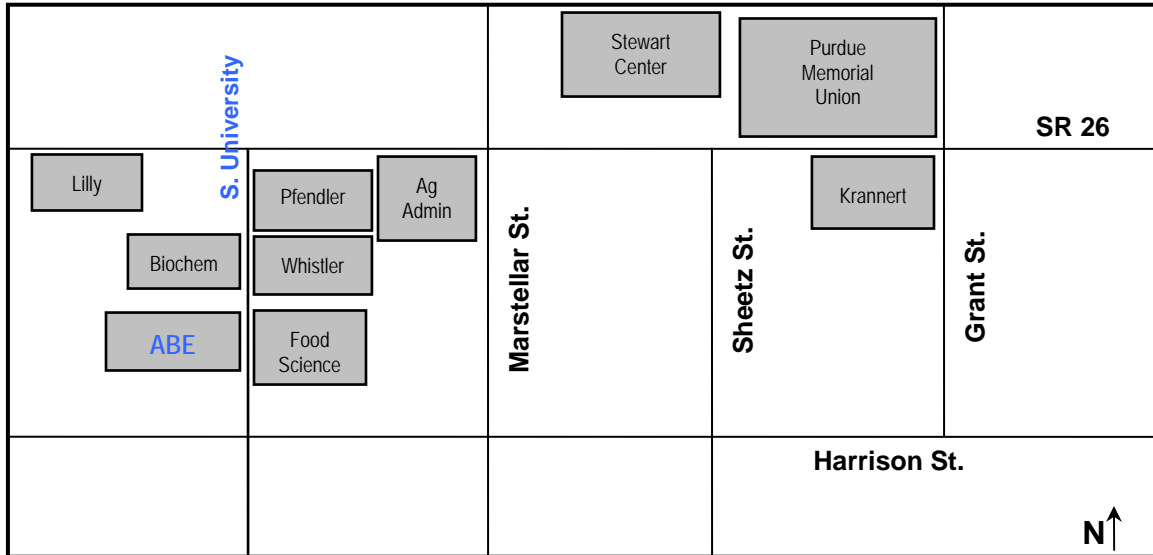

Driving Directions to Purdue Agricultural Air Quality Laboratory

225 South University Street
West Lafayette, IN 47907
(765) 496-6937

From Indianapolis International Airport:

Begin on I-70 heading northeast for about 1 mile. Turn left onto I-465 N for about 10 miles. Bear left onto I-65 N for about 50 miles. Take Exit 172 to SR 26, and make a left. Head west on SR 26 (take Main St.) for about 5 miles. Turn left onto South University Street and ABE will be the fourth building on the right hand side.

From Chicago O'Hare International Airport:

Begin on I-190 E and merge onto I-294 S for about 40 miles. Continue on I-294 S when it becomes I-80 E/I-94 E for 13 miles. Take Exit 11 to I-65 S towards Indianapolis for 81 miles. Take Exit 172 to SR 26, and make a right. Head west on SR 26 (take Main St.) for about 5 miles. Turn left onto South University Street and ABE will be the fourth building on the right hand side.

From Chicago Midway International Airport:

Begin on IL-50 heading north for about 2 miles. Turn right onto I-55 E for about 6 miles. Turn right onto I-94 E for about 28 miles. Take Exit 11 to I-65 S towards Indianapolis for 81 miles. Take Exit 172 to SR 26, and make a right. Head west on SR 26 (take Main St.) for about 5 miles. Turn left onto South University Street and ABE will be the fourth building on the right hand side.